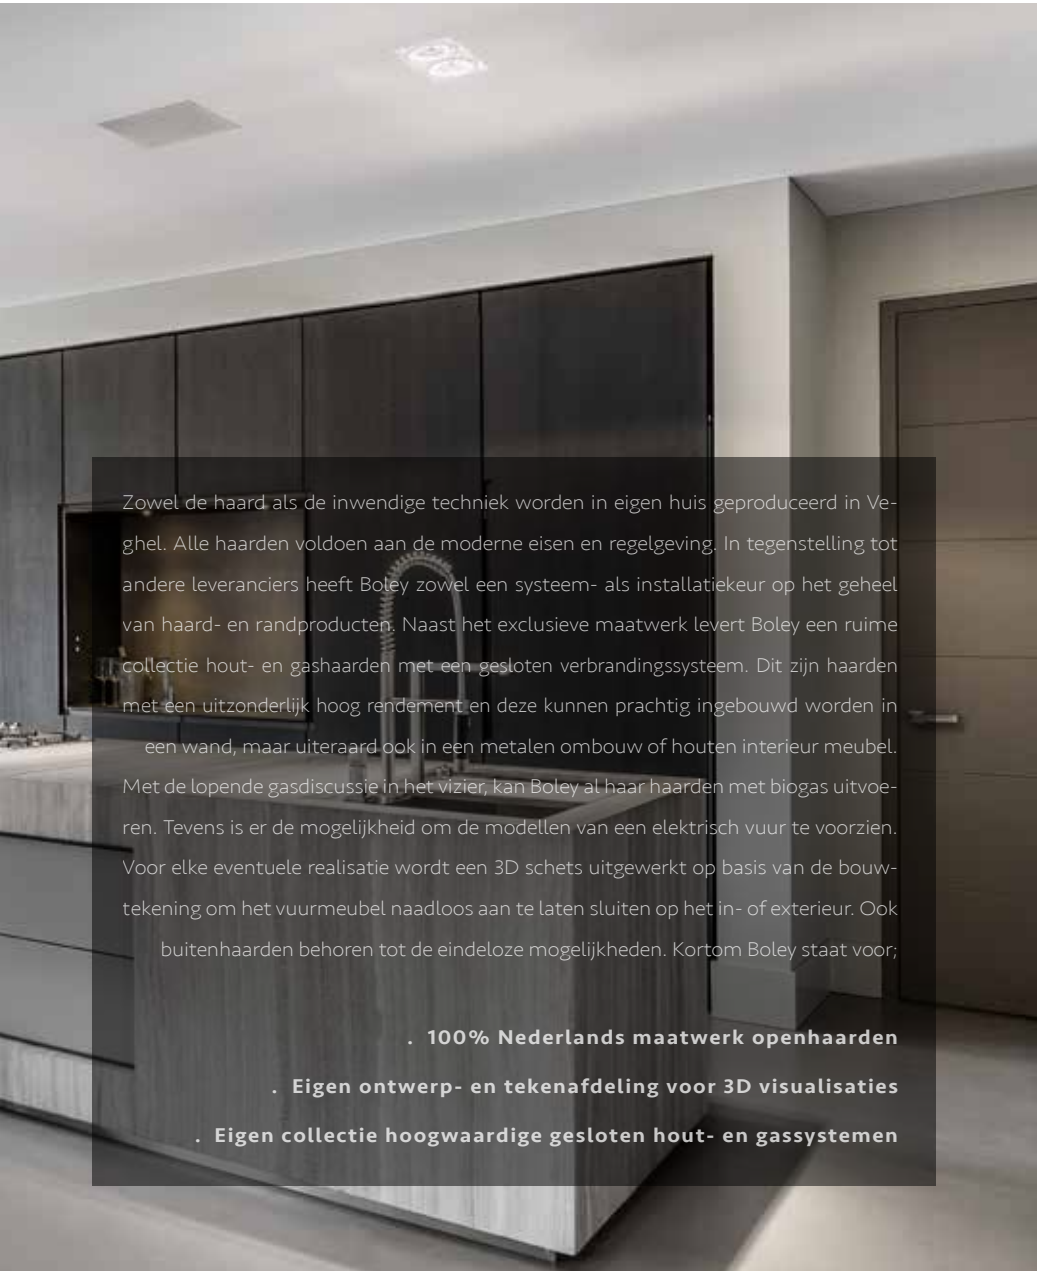

Zowel de haard als de inwendige techniek worden in eigen huis geproduceerd in Veghel. Alle haarden voldoen aan de moderne eisen en regelgeving. In tegenstelling tot andere leveranciers heeft Boley zowel een systeem- als installatiekeur op het geheel van haard- en randproducten. Naast het exclusieve maatwerk levert Boley een ruime collectie hout- en gashaarden met een gesloten verbrandingssysteem. Dit zijn haarden met een uitzonderlijk hoog rendement en deze kunnen prachtig ingebouwd worden in een wand, maar uiteraard ook in een metalen ombouw of houten interieur meubel. Met de lopende gasdiscussie in het vizier, kan Boley al haar haarden met biogas uitvoeren. Tevens is er de mogelijkheid om de modellen van een elektrisch vuur te voorzien. Voor elke eventuele realisatie wordt een 3D schets uitgewerkt op basis van de bouwtekening om het vuurmeubel naadloos aan te laten sluiten op het in- of exterieur. Ook buitenhaarden behoren tot de eindeloze mogelijkheden. Kortom Boley staat voor;

. **100% Nederlands maatwerk openhaarden**

. **Eigen ontwerp- en tekenafdeling voor 3D visualisaties**

. **Eigen collectie hoogwaardige gesloten hout- en gassystemen**

uniek in hout-, gas-, ethanol-& elektrische haarden

Zowel de haard als de inwendige techniek worden in eigen huis geproduceerd in Veghel. Alle haarden voldoen aan de moderne eisen en regelgeving. In tegenstelling tot andere leveranciers heeft Boley zowel een systeem- als installatiekeur op het geheel van haard- en randproducten. Naast het exclusieve maatwerk levert Boley een ruime collectie hout- en gashaarden met een gesloten verbrandingssysteem. Dit zijn haarden met een uitzonderlijk hoog rendement en deze kunnen prachtig ingebouwd worden in een wand, maar uiteraard ook in een metalen ombouw of houten interieur meubel.

Met de lopende gasdiscussie in het vizier, kan Boley al haar haarden met biogas uitvoeren. Tevens is er de mogelijkheid om de modellen van een elektrisch vuur te voorzien. Voor elke eventuele realisatie wordt een 3D schets uitgewerkt op basis van de bouwtekening om het vuurmeubel naadloos aan te laten sluiten op het in- of exterieur. Ook buitenhaarden behoren tot de eindeloze mogelijkheden. Kortom Boley staat voor;

. **100% Nederlands maatwerk openhaarden**

. **Eigen ontwerp- en tekenafdeling voor 3D visualisaties**

. **Eigen collectie hoogwaardige gesloten hout- en gassystemen**